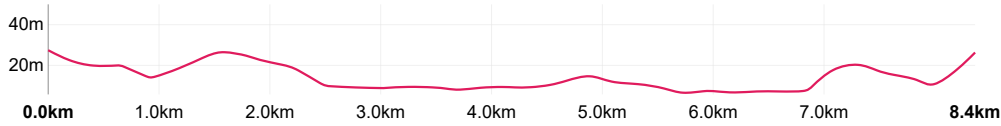

Route Information

Route Name Wisborough Green Church circular

Route Summary

Total Distance	8.4km (5.2mi)	Walk	1h 47min
Elevation	6m at lowest point	Run	45min
	27m at highest point	Cycle	26min
Total Ascent	59m		

Elevation Profile

Route Card

#	OS Grid Ref	Dist from start	Latitude	Longitude	Elevation
1	TQ 052 259	0.00km	51° 1' 22" N	0° 30' 2" W	27m
		Dist to next: 8.35km, Bearing to next: 178°, Ascent to next: 59m			
2	TQ 052 258	8.35km	51° 1' 20" N	0° 30' 2" W	26m